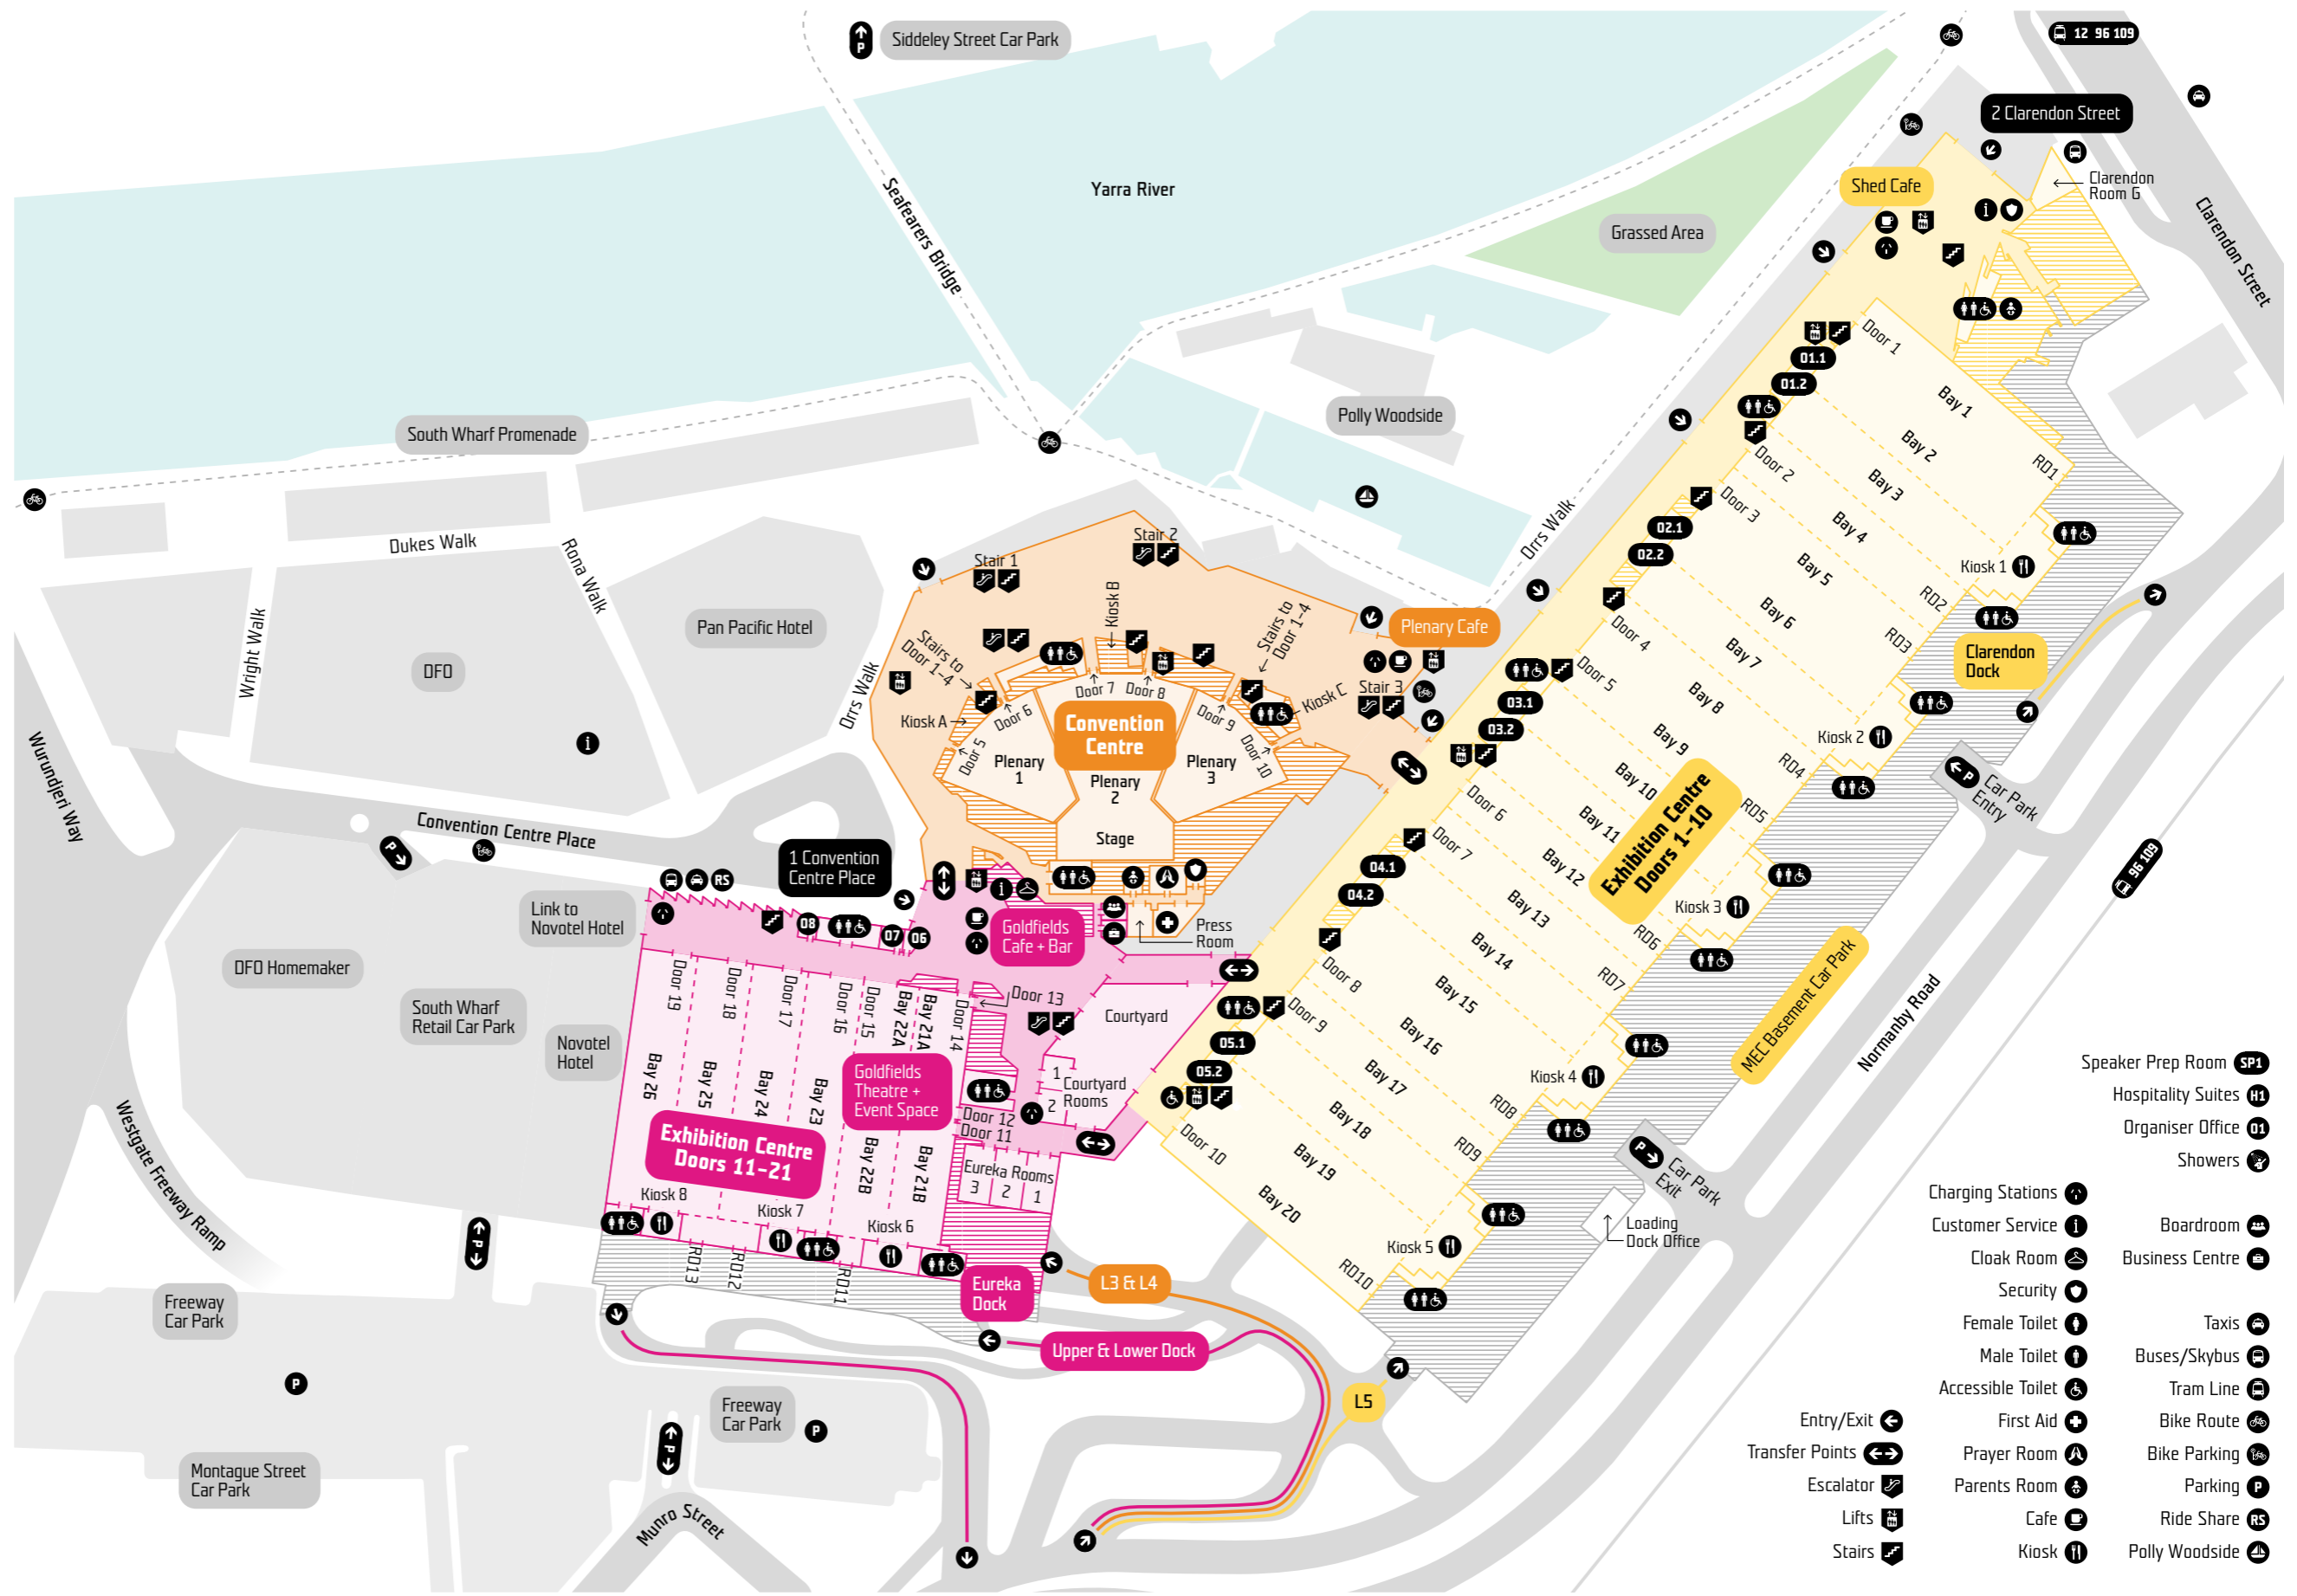

MCEC Venue Map

Melbourne Convention Exhibition Centre – Ground

- Speaker Prep Room **SP1**
- Hospitality Suites **H1**
- Organiser Office **O1**
- Showers **S**
- Charging Stations **CS**
- Customer Service **CS**
- Cloak Room **CR**
- Security **SEC**
- Female Toilet **FT**
- Male Toilet **MT**
- Accessible Toilet **AT**
- Entry/Exit **EE**
- Transfer Points **TP**
- Escalator **E**
- Lifts **L**
- Stairs **S**
- Boardroom **B**
- Business Centre **BC**
- Taxis **T**
- Buses/Skybus **B**
- Tram Line **TL**
- Bike Route **BR**
- Bike Parking **BP**
- Parking **P**
- Ride Share **RS**
- Polly Woodside **PW**